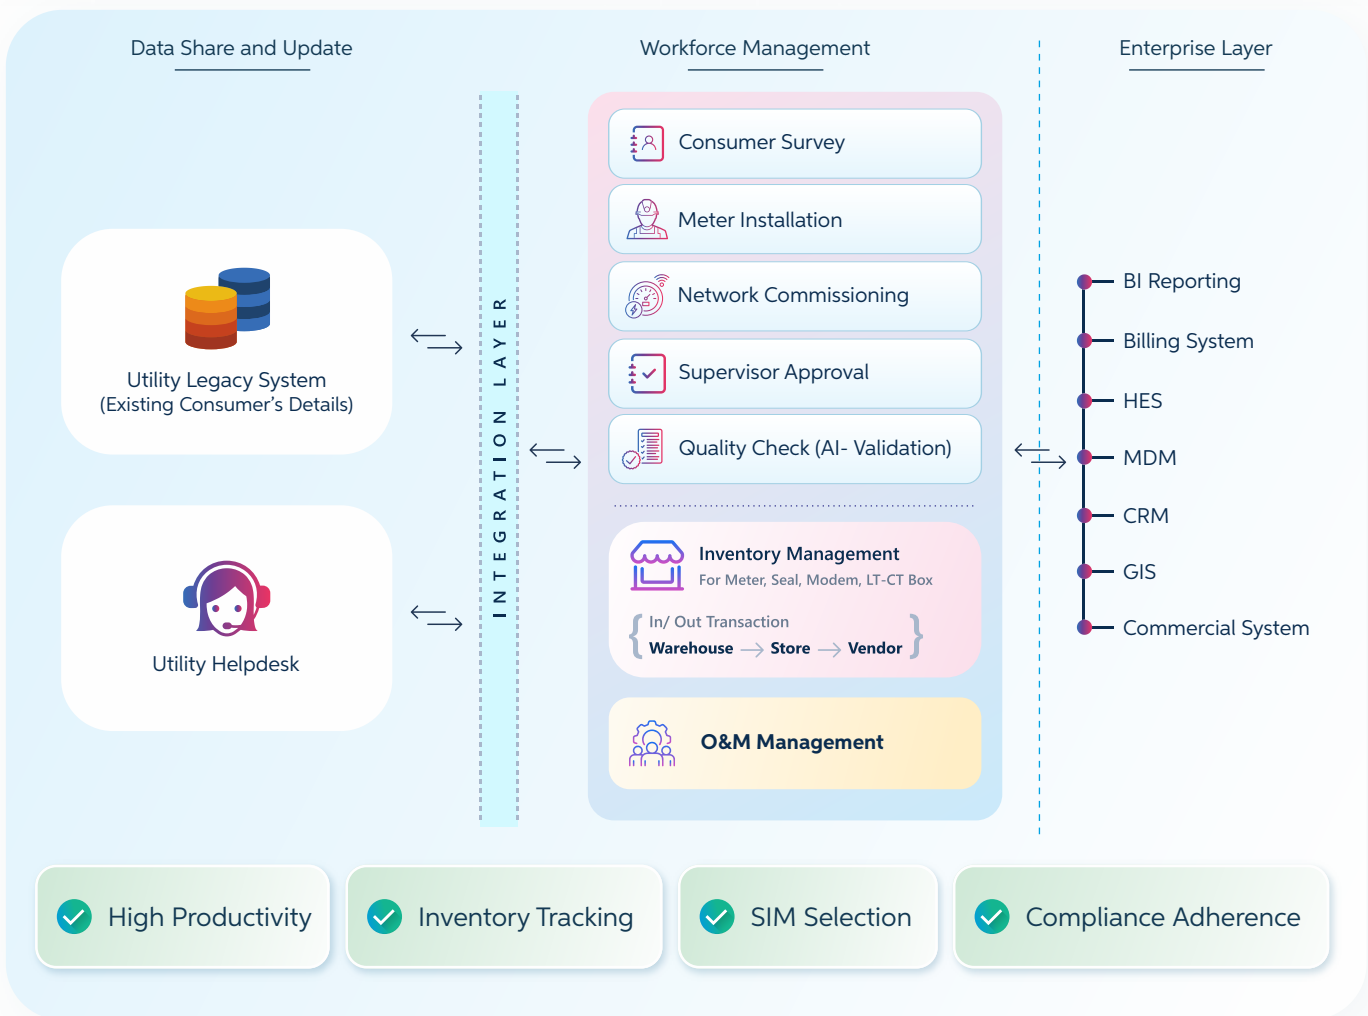

Index – Commission – Monitor

Driving Change Meter by Meter for Better Tomorrow

Collaborating with UGO, you can effectively address the challenge of balancing cost control with service quality. UGO seamlessly integrates Workforce Management (WFM) systems incorporating consumer indexing, meter installation, network commissioning with HES, inventory control, and quality installation monitoring. This solution ensures that field personnel and AMI monitoring agencies have real-time access to relevant information in the most suitable format, regardless of their location.

Key Features

One-Stop Solution

Cloud based end to end survey and meter installation at consumer, DT, Feeder for schedule, dispatch, and monitoring work quality.

Project Monitoring

Rich UI/UX based dynamic dashboards and reports to track project status and quality of field work at site.

Signal Strength

Capture SIM connectivity status for proper planning of deployment of GPRS/RF mechanism at site.

Location Tracking

Support accurate GPS co-ordinates capturing from mobile device for efficient route planning and time saving.

Complete Info Capture

In-house built system for capturing consumer info, network hierarchy and signal strength for decision making.

Interconnectivity

Seamless integration with HES/MDM & billing systems without disturbing existing eco system for smooth data exchange.